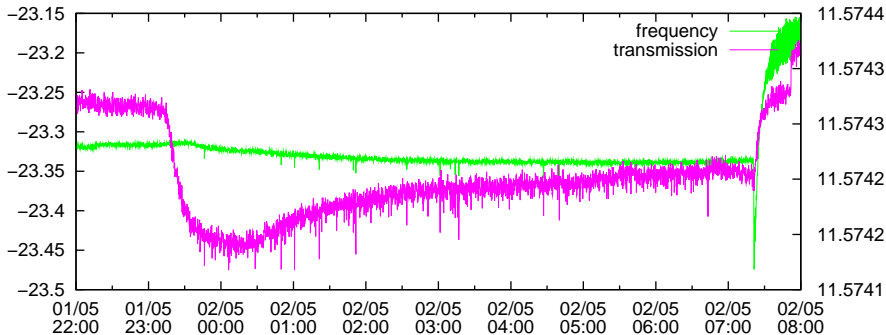

transmission [dB]

quality factor