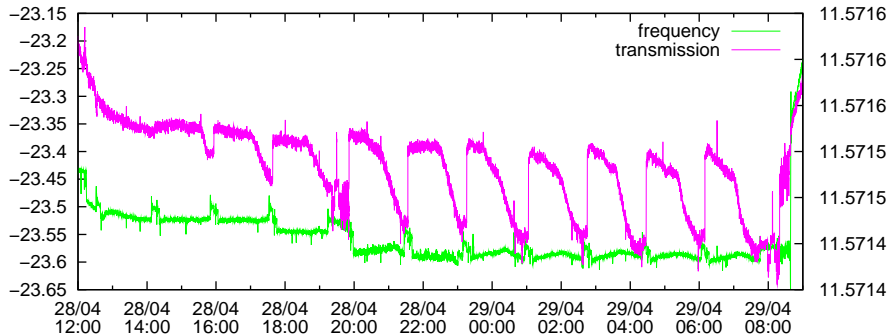

transmission [dB]

quality factor