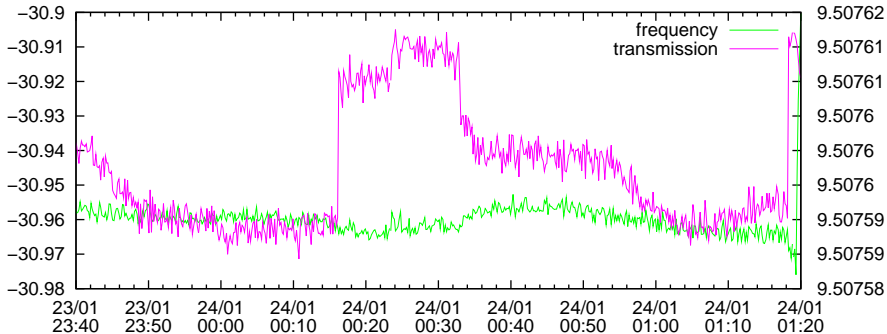

transmission [dB]

quality factor