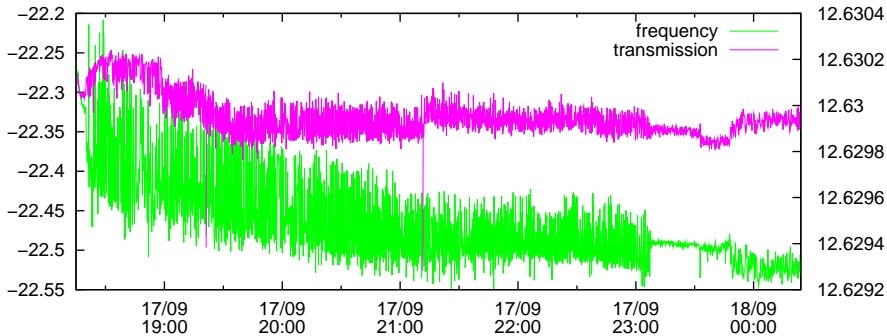

transmission [dB]

quality factor