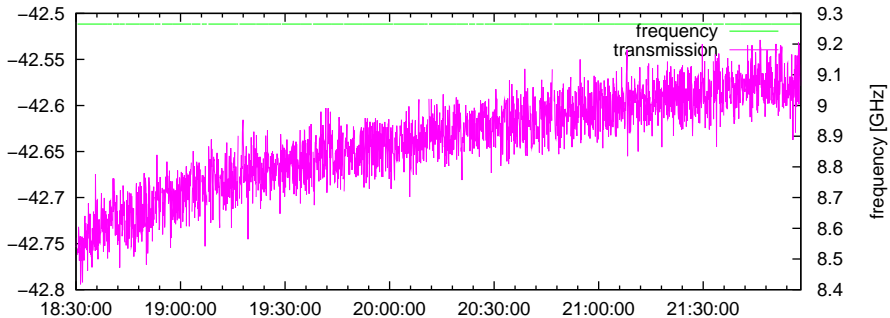

transmission [dB]

quality factor