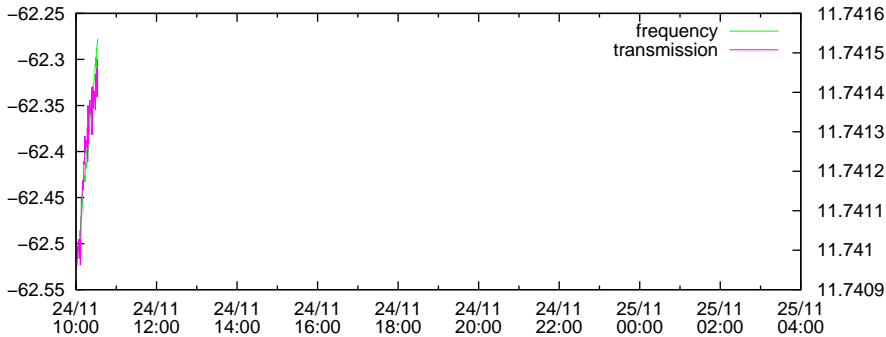

transmission [dB]

quality factor