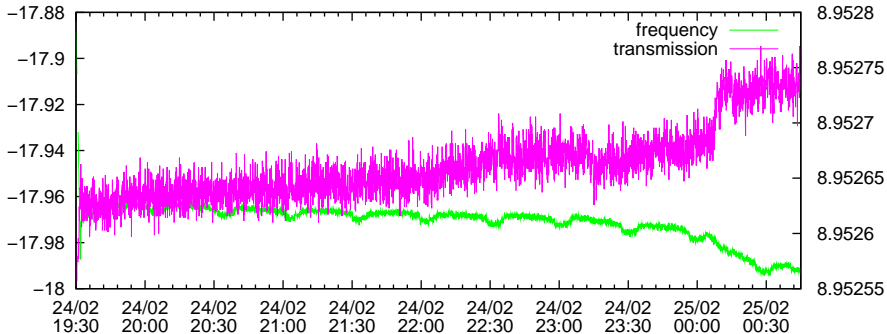

transmission [dB]

quality factor